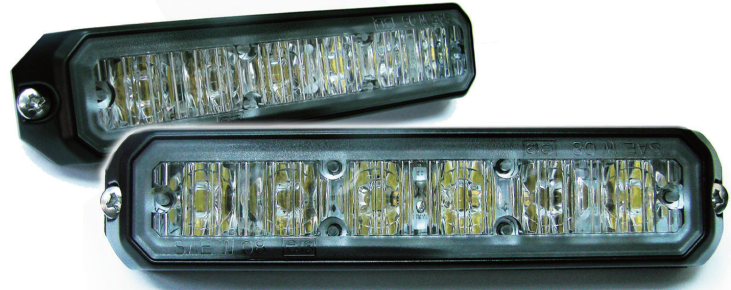

MBLPMS6BS

BRACKET LICENSE PLATE MOUNT FOR MS6BS