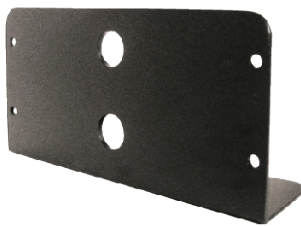

# MS6 Surface Mount LED Light Head

## Mounting Brackets

### MBGSMS6BS

L-BRACKET SINGLE HEAD FOR MS6BS

### MBGSMS26BS

L-BRACKET DUAL HEAD (TOP/DOWN) FOR MS6BS