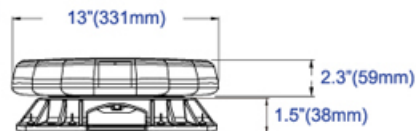

Brilliantly together

LEGION LIGHTBAR

Meets SAE and California Title 13

LED ReFlector Model

LED D-Fuser Model

CORNER LIGHTHEAD

Features

- Superior warning and cost effective ReFlector Optic
- Optional Traffic Arrow
- LED Stop/Tail/Turn option
- Color Lens: Amber, Red, Blue, Clear
- Length: 30" / 36" / 43" / 49" / 54" / 60"

Specifications

- Warning Patterns: 20 Flash Patterns
- Traffic Patterns: 11 Flash Patterns
- Operating Voltage: 12VDC
- Max. Current: 30A @12.8VDC
- LED View angle: 120°
- Dimentions

TEL:+886-2-86873177 FAX:+886-2-86873166
8F-1, No.502, Da An Rd., Shulin District, Xinbei City, Taiwan, 23849
www.juluen.com.tw