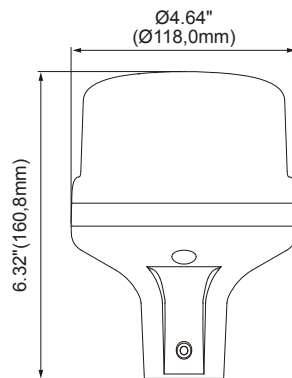

DIMENSIONS

3-Bolt Mount

Magnetic Mount

Power Magnetic Mount

DIN Pole Mount

Ø18|Ø36MM Pole Mount

Telescopic Pole Mount