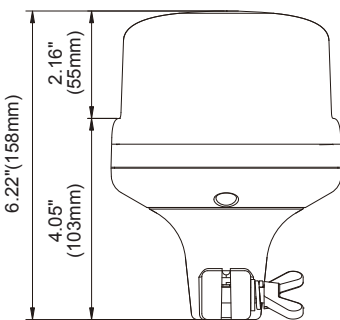

DIMENSIONS

3-Bolt Mount

Magnetic Mount

Power Magnetic Mount

DIN Pole Mount

Ø18|Ø36MM Pole Mount

Telescopic Pole Mount