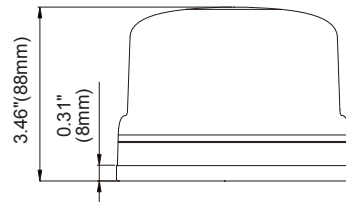

DIMENSIONS

3-Bolt Mount

Magnetic Mount

Power Magnetic Mount

DIN Pole Mount

Ø18|Ø36MM Pole Mount

Telescopic Pole Mount