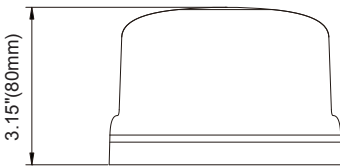

DIMENSIONS

3-Bolt Mount

Magnetic Mount

Power Magnetic Mount

DIN Pole Mount

Ø18|Ø36MM Pole Mount

Telescopic Pole Mount