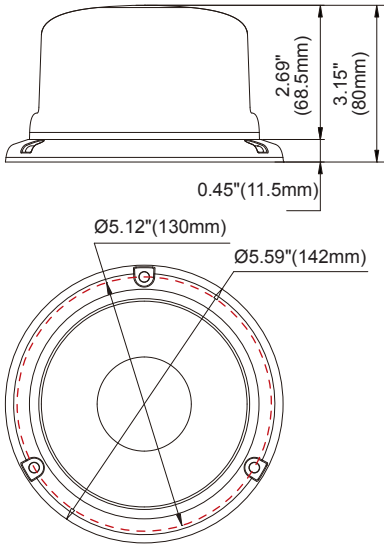

DIMENSIONS

3-Bolt Mount

Magnetic Mount

Power Magnetic Mount

DIN Pole Mount

Ø18|Ø36MM Pole Mount

Telescopic Pole Mount