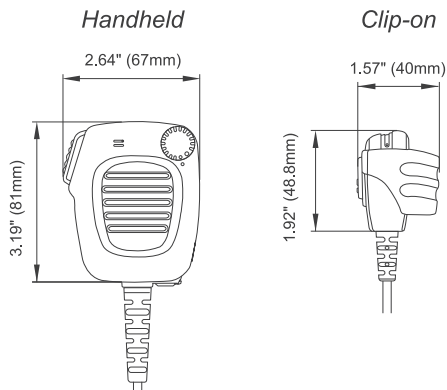

DIMENSIONS

SAS32R-MS Speaker Siren (Master / Slave Unit)

SW300-1 Control Panel

Microphone

PART NO.

SAS32R-MS Dual Speaker Siren System w/ SW300-1 Control Panel w/ Handlebar Mount Bracket & Mic Set

- S004-20010-00R (Handheld Mic Set)
- S004-20011-00R (Handheld Mic Set, ECE R10)
- S004-10010-00R (Clip-on Mic Set)
- S004-10011-00R (Clip-on Mic Set, ECE R10)