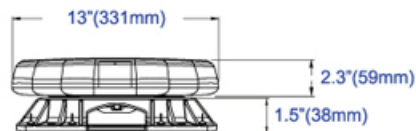

Brilliantly together

LEGION LIGHTBAR

Meets SAE and California Title 13

LED ReFlector Model

LED D-Fuser Model

CORNER LIGHTHEAD

Features

- Superior warning and cost effective ReFlector Optic
- Optional Traffic Arrow
- LED Stop/Tail/Turn option
- Color Lens: Amber, Red, Blue, Clear
- Length: 30"/ 36"/ 43"/ 49"/ 54"/ 60"

Specifications

- Warning Patterns: 20 Flash Patterns
- Traffic Patterns: 11 Flash Patterns
- Operating Voltage: 12VDC
- Max. Current: 30A @12.8VDC
- LED View angle: 120°
- Dimentions

TEL:+886-2-86873177 FAX:+886-2-86873166
8F-1, No.502, Da An Rd., Shulin District, Xinbei City, Taiwan, 23849
www.juluen.com.tw